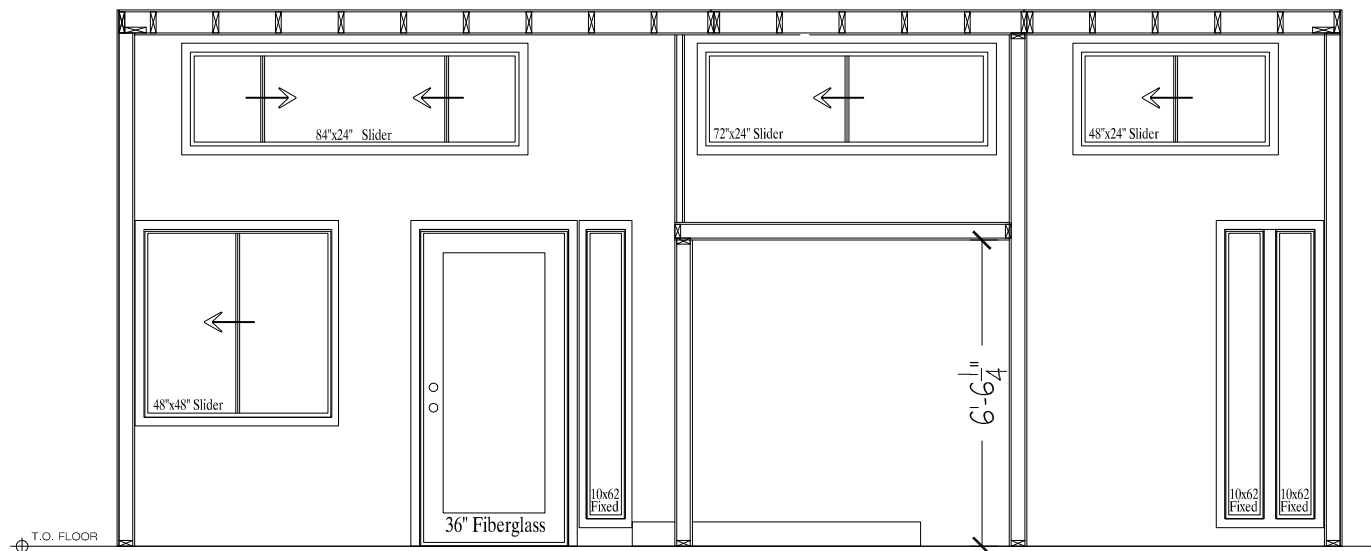

PROJECT TITLE

8x26 Trailer
Mesa Farm

CLIENT / OWNER

Far Out
Tiny Homes

DESIGN TEAM

DESIGN EJ

DRAWN EJ

DATE 6/30/22

PROJECT NO.

REVISIONS

NO.	DATE	DESCRIPTION
1		
2		
3		

1

2

3

DRAWING NUMBER

PRODUCTION DRAWINGS

N/A

MAIN FLOOR

LOW

HIGH

HITCH

REAR