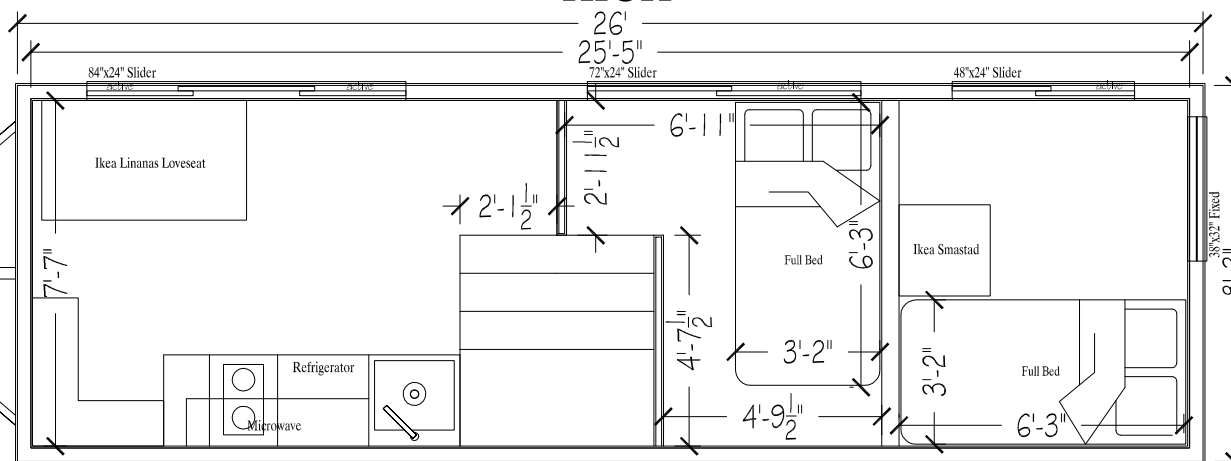

HITCH

REAR

BEDROOM LOFT

LOW

PROJECT TITLE

8x26 Trailer
Mesa Farm

CLIENT/OWNER

Far Out
Tiny Homes