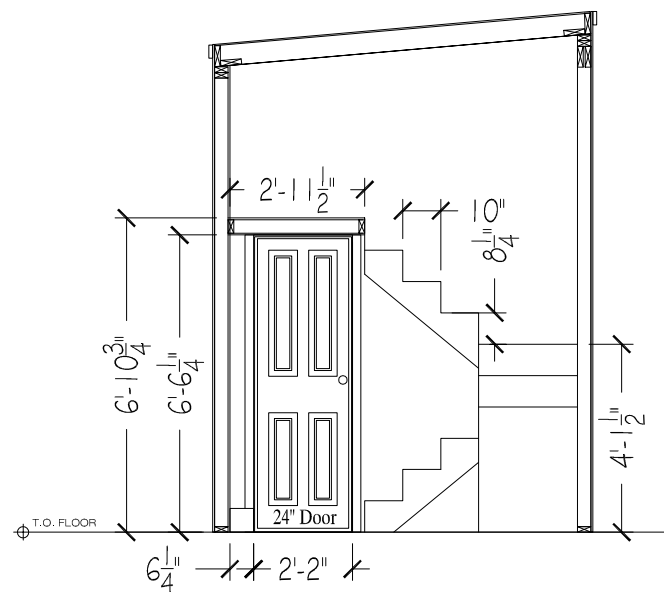

PROJECT TITLE

8x26 Trailer
Mesa Farm

CLIENT/OWNER

Far Out
Tiny Homes

DESIGN TEAM

DESIGN EJ

DRAWN EJ

DATE 6/30/22

PROJECT NO.

REVISIONS

NO.	DATE	DESCRIPTION
1		
2		
3		

1

2

3

DRAWING NUMBER

PRODUCTION DRAWINGS

N/A